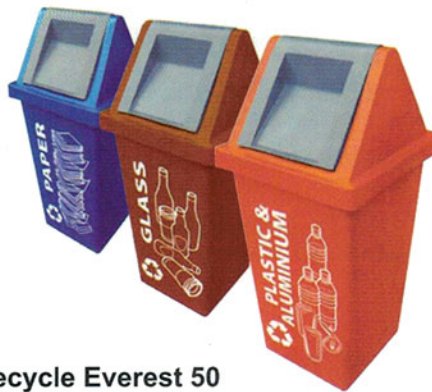

Recycle Olympic 50 (Front Opening)
Size : 380mm(Dia) x 810mm(H)

Recycle Olympic 50 (Top Opening)
Size : 380mm(Dia) x 810mm(H)

Recycle Poppy 50
Size : 390mm(W) x 390mm(D) x 770mm(H)

Recycle Poppy 120
Size : 463mm(W) x 463mm(D) x 1040mm(H)